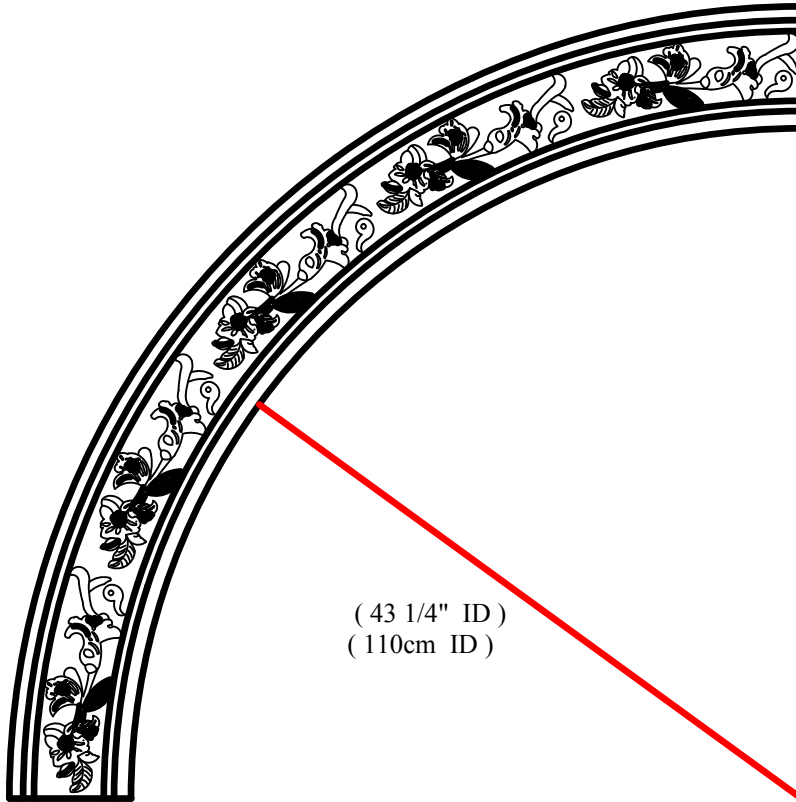

AUTODESK

AUTODESK

AUTODESK

(51 1/4" OD)
(130cm OD)

(43 1/4" ID)
(110cm ID)

ITEM NUMBER: CR25FL
51 1/4"OD x 43 1/4"ID x 4"W x 7/8"P Floral Classic Ceiling Ring (1/4 of complete circle)
(scale: 1:1)

P: 866.607.0453 / F: 866.591.3143
2300W. Main St. / Clarksville , TX 75426
sales@ekenamillwork.com /www.ekenamillwork.com